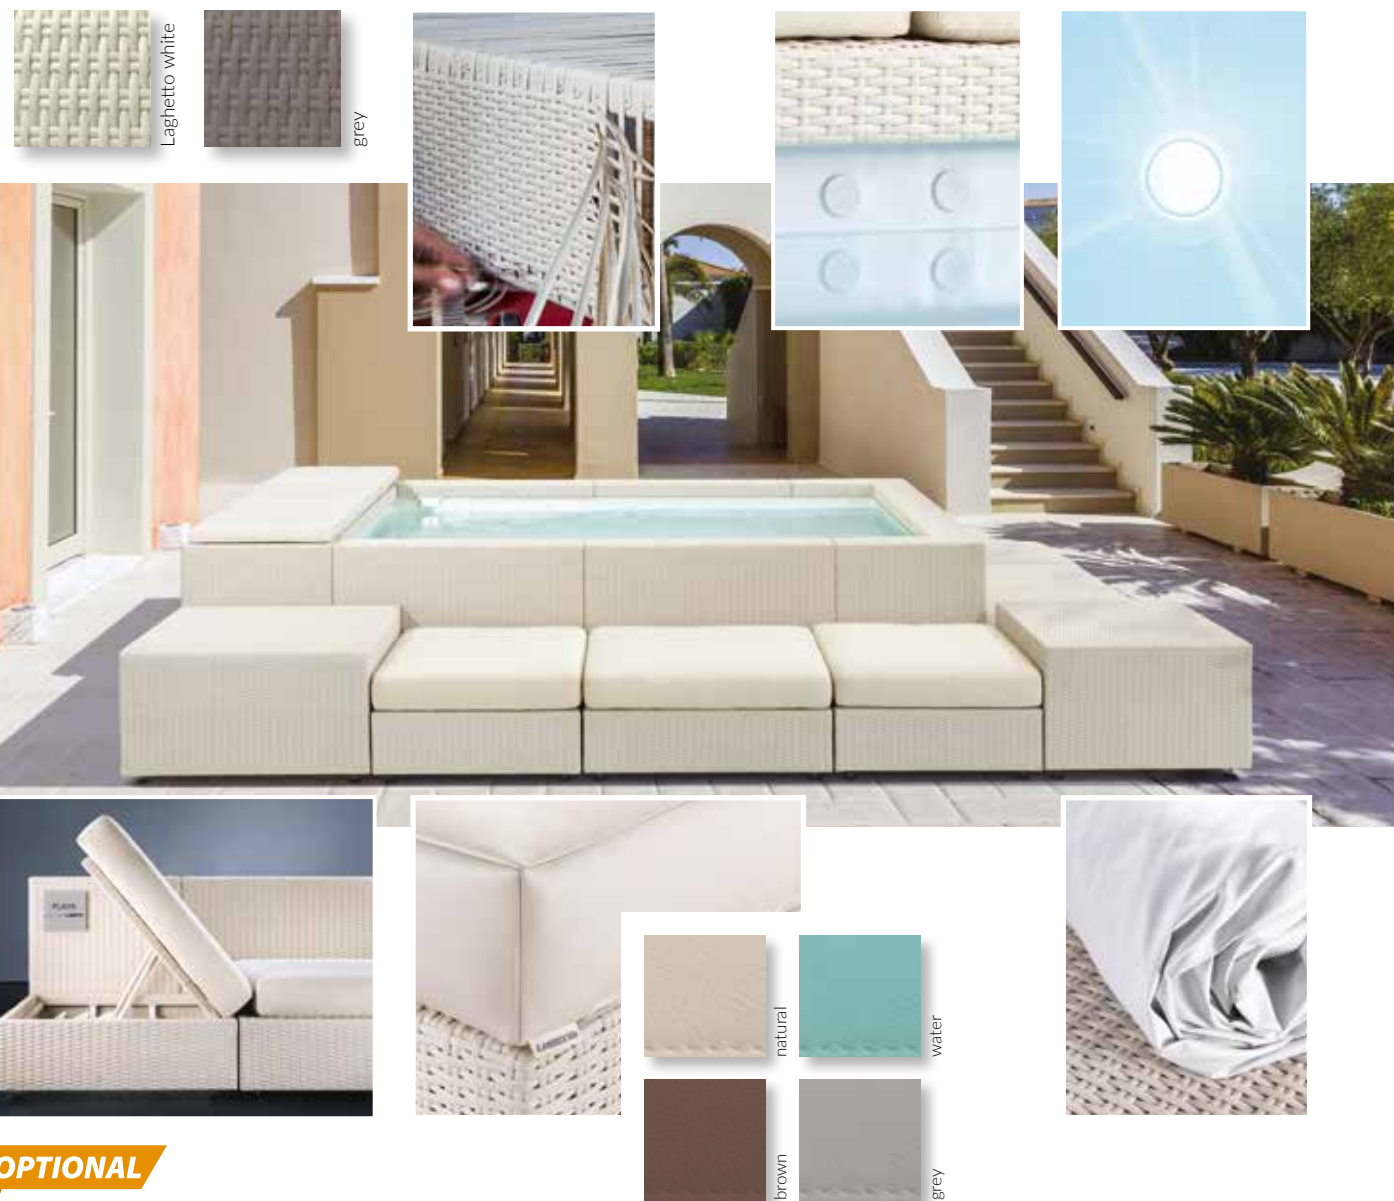

I DETTAGLI LA RENDONO UNICA THE DETAILS MAKE IT UNIQUE!

OPTIONAL

OPTIONAL

ELEMENTI DI ARREDO LIVING
> THE LIVING FURNITURE ELEMENTS

CUSCINO BORDO VASCA
> POOLSIDE CUSHION

TELO ISOTERMICO
> ISOTHERMAL COVER

COPRIPISCINA STANDARD
> STANDARD POOL COVER

COPERTURA RIGIDA INVERNALE
> PLAYA WINTER COVER